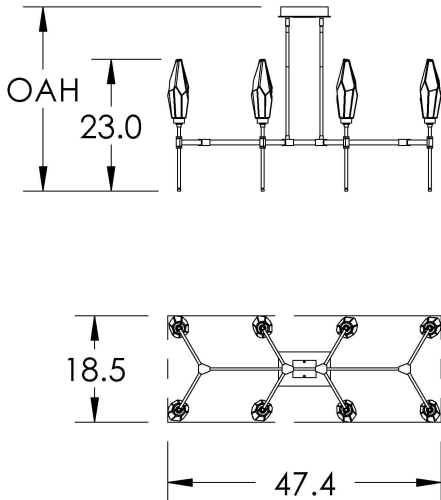

# HAMMERTONSTUDIO

Rock Crystal Linear Suspension-4

PLB0050-48

## Product Numbering

PLB0050-48 - Finish - Lens/Shade - Overall Height - Electrical

### Specifications

OAH:	See Opt
W:	47.4"
D:	18.5"
Wt:	37 lb
Mtg Pkt:	X
Rating:	Dry
Elec Qty:	8
Voltage:	120
Bottom:	Closed
Top:	Closed Glass

### Overall Height Options

*001: Rod, Adjustable in 3" Increments, 29.1"-71.1"*