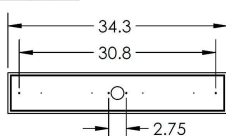

Mounting Detail

MOUNTS TO J-BOX AND TO CEILING

Overall Height Options

001: Rod, Adjustable in 3" Increments, 29.1"-71.1"