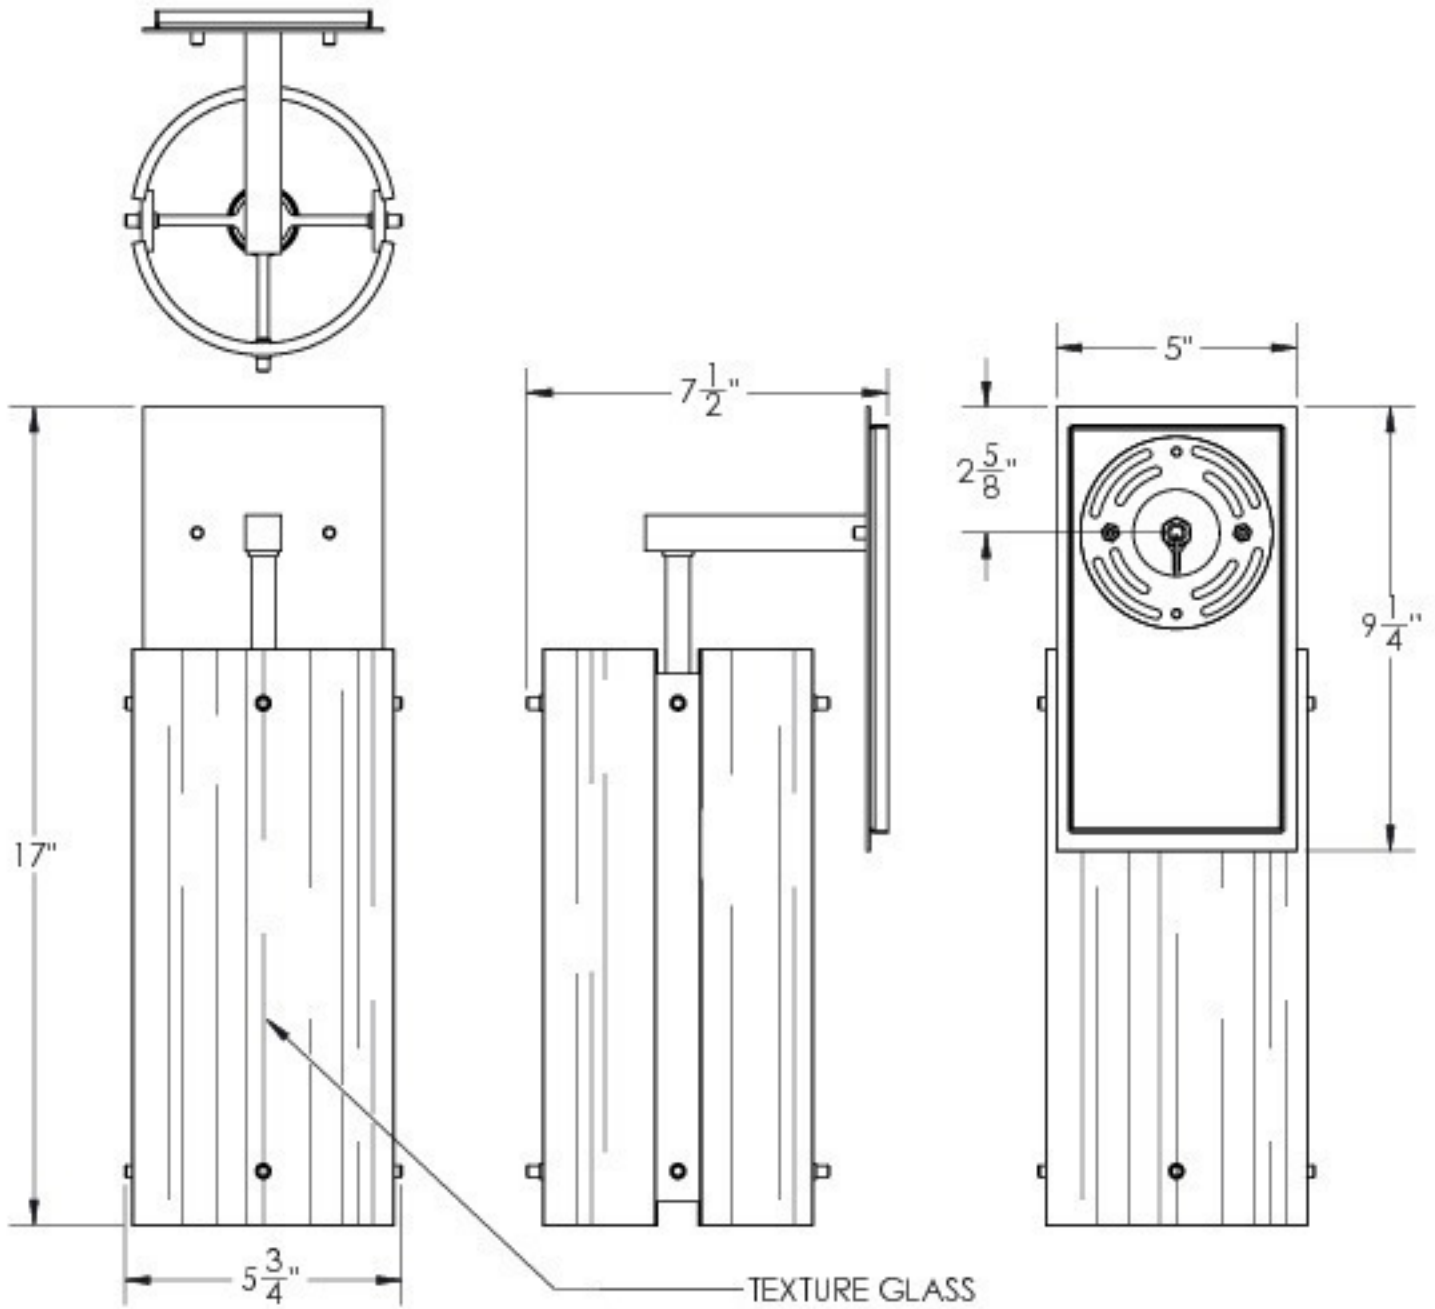

SPECIFICATION DRAWING

Product #: IDB0017-18-XX-X

Bulbs Not Included

5/23/2014

Mounting Packet: U	Electrical Type: Incandescent
Approximate lbs.: 7	Bulb Qty: 1 Bulb Type: A19
Finish: SEE WEB SITE FOR OPTIONS	Wattage: 60 Voltage: 120
Top Diffuser: Open	Socket Type: MEDIUM E26 BASE
Bottom Diffuser: Open	UL Location: Dry

Mounting Detail

MOUNTS DIRECTLY TO J-BOX