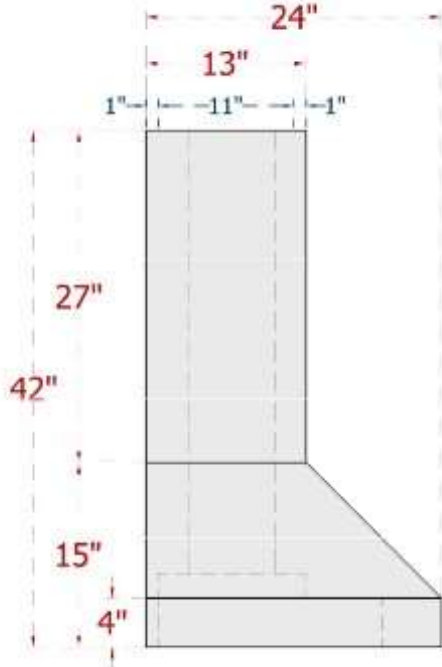

SoLuna Copper Range Hood | Estandar | Small

ArtisanCrafted
 The Art of Inspired Living and Custom Design

INFO@ARTISANCRAFTED.com
 T: 360.321.2131 | F: 360.321.2585 | PO BOX 1030 | LANGLEY, WA 98260

SoLuna Copper Range Hood | Estandar | Medium