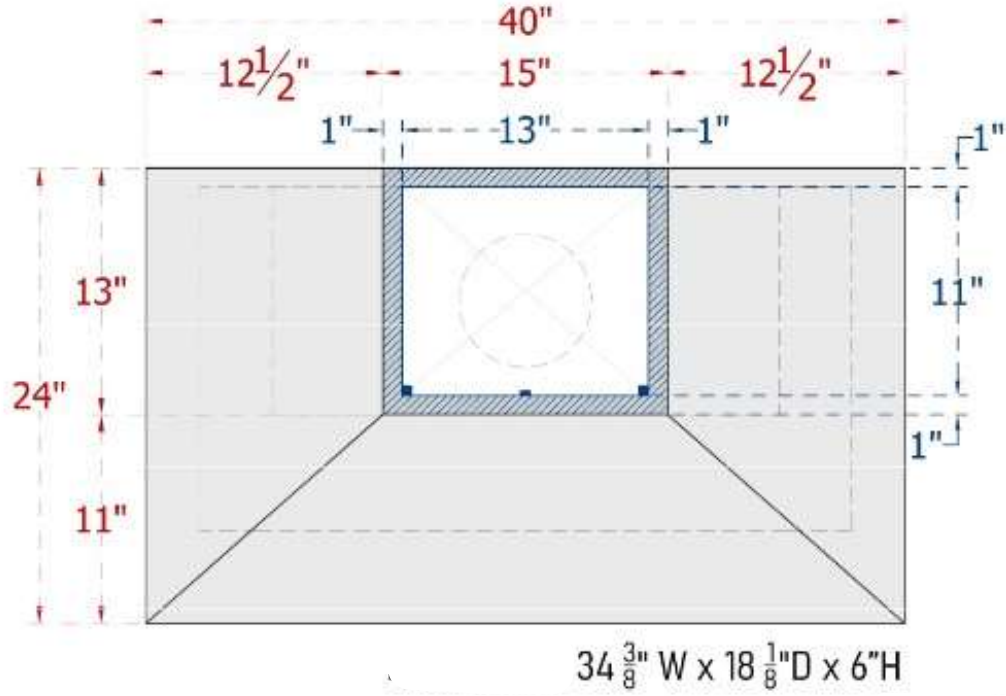

SoLuna Copper Range Hood | Estandar | Small

ArtisanCrafted
 The Art of Inspired Living and Custom Design

INFO@ARTISANCRAFTED.com
 T: 360.321.2131 | F: 360.321.2585 | PO BOX 1030 | LANGLEY, WA 98260

SoLuna Copper Range Hood | Estandar | Medium