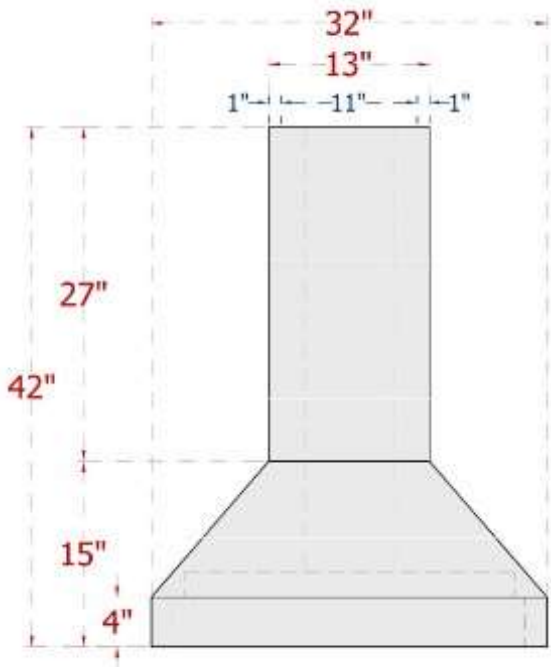

SoLuna Copper Range Hood | Estandar | Small

ArtisanCrafted
 The Art of Inspired Living and Custom Design

INFO@ARTISANCRAFTED.com
 T: 360.321.2131 | F: 360.321.2585 | PO BOX 1030 | LANGLEY, WA 98260

SoLuna Copper Range Hood | Estandar | Medium

INFO@ARTISANCRAFTED.COM

T: 360.321.2131 | F: 360.321.2585 | PO BOX 1030 | LANGLEY, WA 98260

SoLuna Copper Range Hood | Estandar | Extra Large

ArtisanCrafted
The Art of Inspired Living and Custom Design

INFO@ARTISANCRAFTED.com