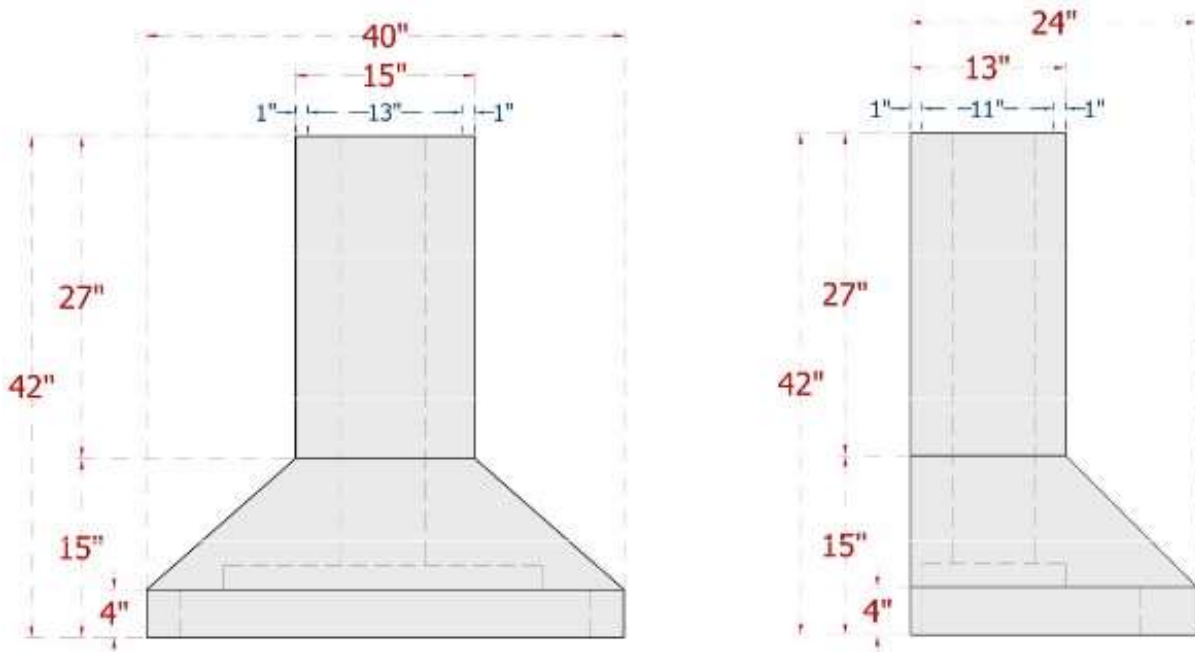

SoLuna Copper Range Hood | Estandar | Small

ArtisanCrafted
 The Art of Inspired Living and Custom Design

INFO@ARTISANCRAFTED.com
 T: 360.321.2131 | F: 360.321.2585 | PO BOX 1030 | LANGLEY, WA 98260

SoLuna Copper Range Hood | Estandar | Medium