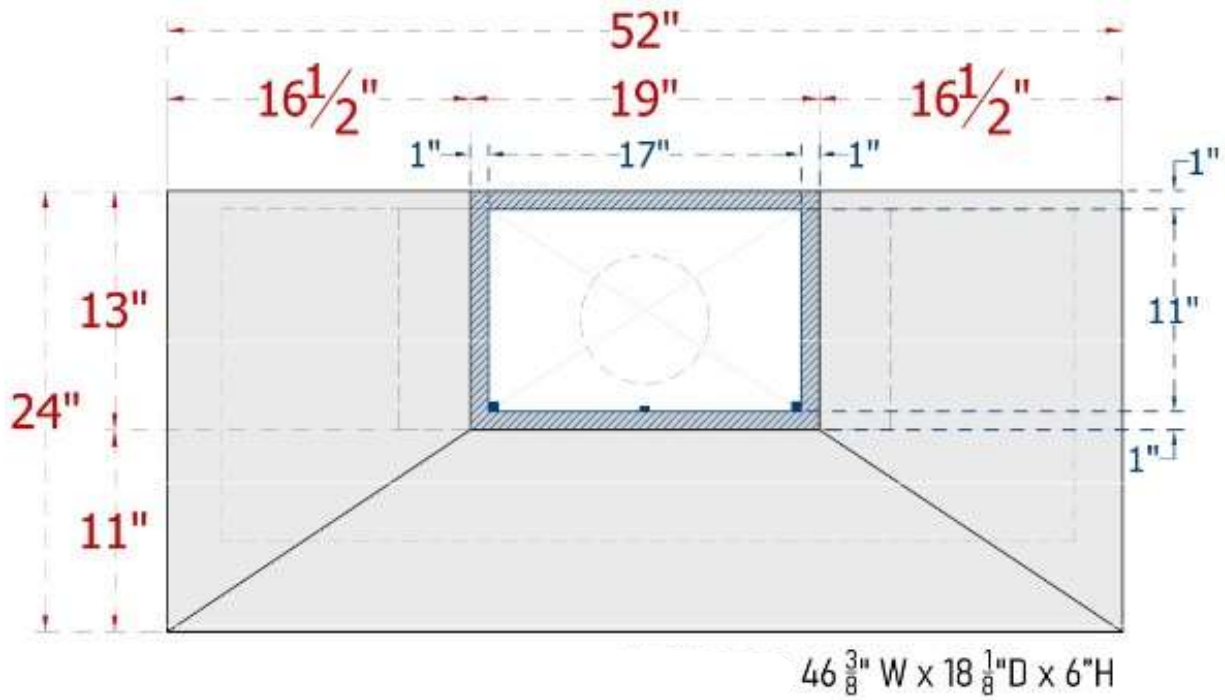

SoLuna Copper Range Hood | Estandar | Extra Large

ArtisanCrafted
The Art of Inspired Living and Custom Design

INFO@ARTISANCRAFTED.com

T: 360.321.2131 | F: 360.321.2585 | PO BOX 1030 | LANGLEY, WA 98260