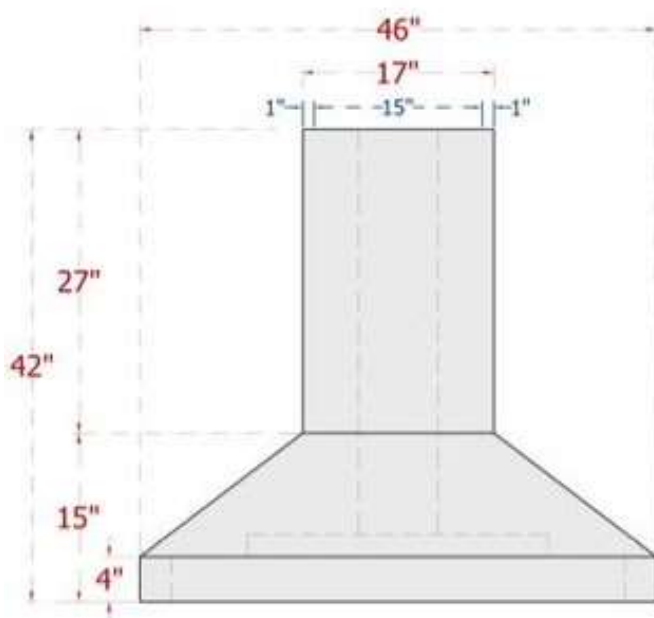

SoLuna Copper Range Hood | Estandar | Large

ArtisanCrafted
The Art of Inspired Living and Custom Design

INFO@ARTISANCRAFTED.COM

T: 360.321.2131 | F: 360.321.2585 | PO BOX 1030 | LANGLEY, WA 98260