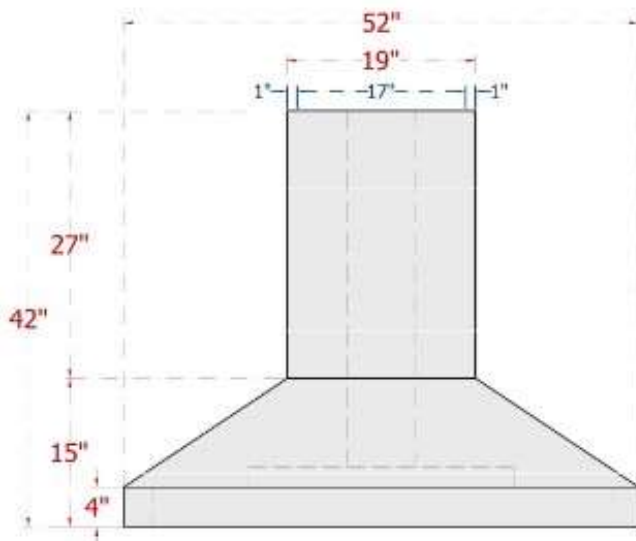

ArtisanCrafted
The Art of Inspired Living and Custom Design

INFO@ARTISANCRAFTED.COM

T: 360.321.2131 | F: 360.321.2585 | PO BOX 1030 | LANGLEY, WA 98260

SoLuna Copper Range Hood | Estandar | Large

ArtisanCrafted
The Art of Inspired Living and Custom Design

INFO@ARTISANCRAFTED.COM

T: 360.321.2131 | F: 360.321.2585 | PO BOX 1030 | LANGLEY, WA 98260

SoLuna Copper Range Hood | Estandar | Extra Large

ArtisanCrafted
The Art of Inspired Living and Custom Design

INFO@ARTISANCRAFTED.com