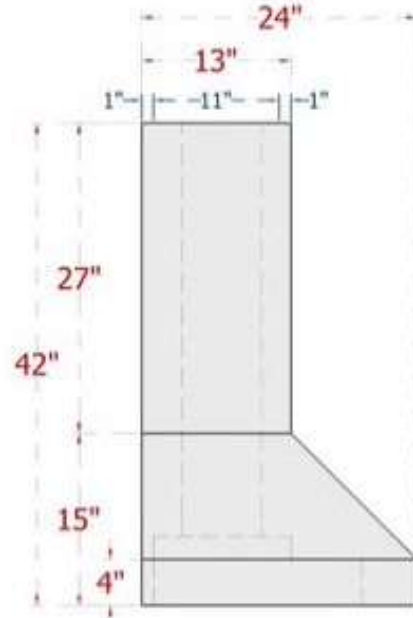

SoLuna Copper Range Hood | Estandar | Large

ArtisanCrafted
The Art of Inspired Living and Custom Design

INFO@ARTISANCRAFTED.COM

T: 360.321.2131 | F: 360.321.2585 | PO BOX 1030 | LANGLEY, WA 98260