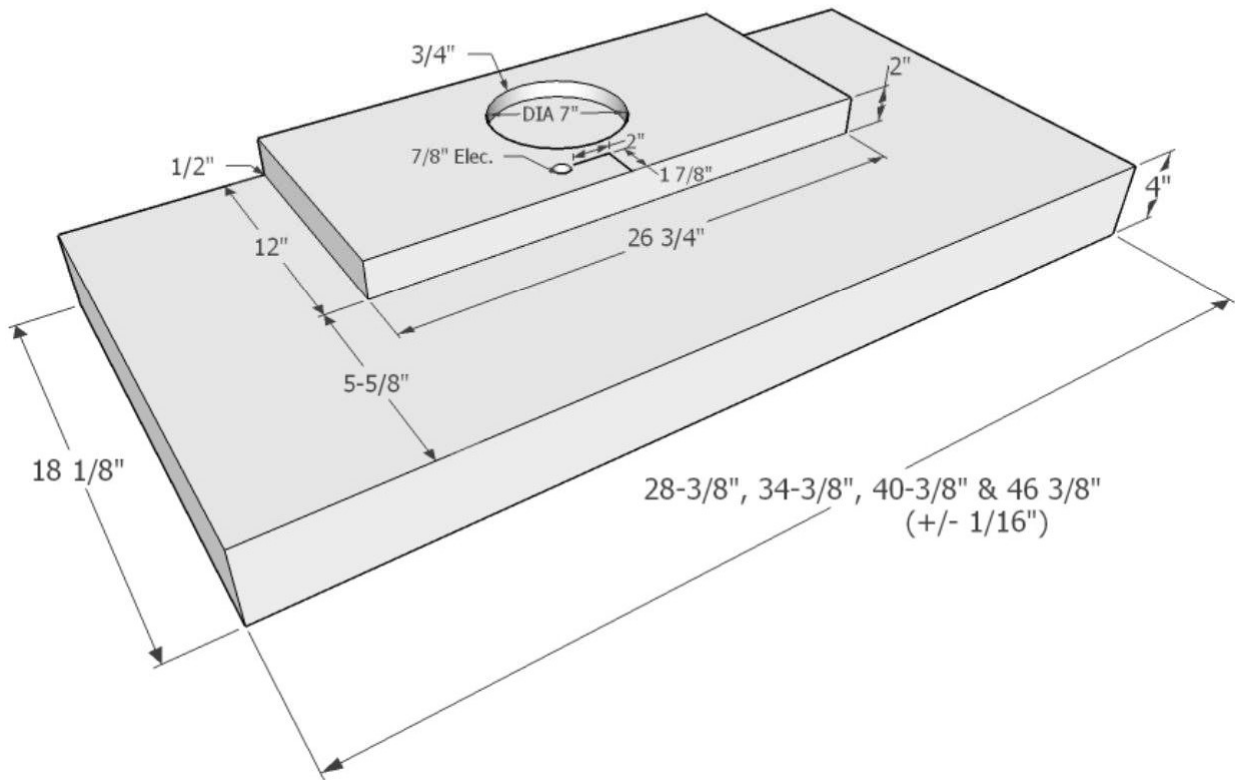

Ventilator Insert Specifications

ArtisanCrafted
The Art of Inspired Living and Custom Design

INFO@ARTISANCRAFTED.com

T: 360.321.2131 | F: 360.321.2585 | PO BOX 1030 | LANGLEY, WA 98260