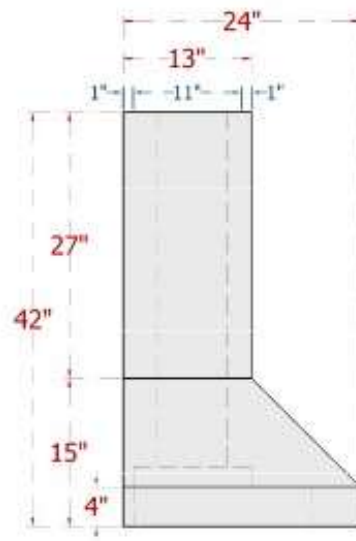

INFO@ARTISANCRAFTED.COM

T: 360.321.2131 | F: 360.321.2585 | PO BOX 1030 | LANGLEY, WA 98260

SoLuna Copper Range Hood | Estandar | Extra Large

ArtisanCrafted
The Art of Inspired Living and Custom Design

INFO@ARTISANCRAFTED.com