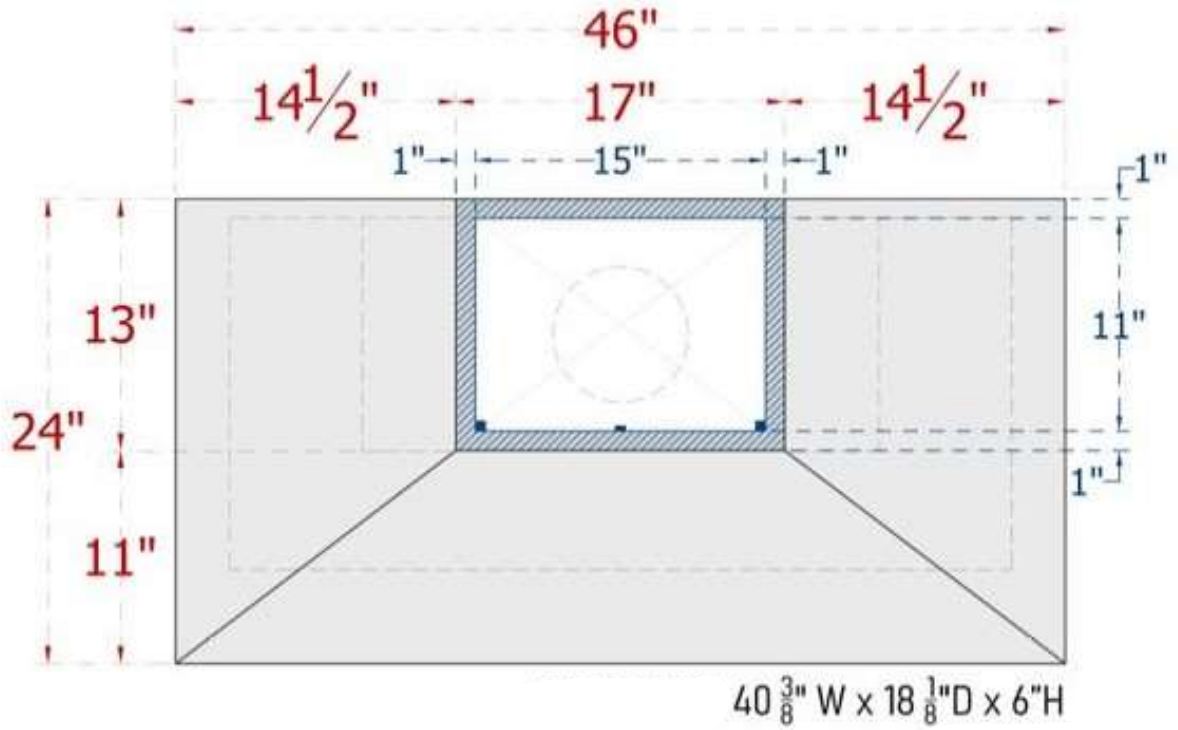

SoLuna Copper Range Hood | Estandar | Large

ArtisanCrafted
The Art of Inspired Living and Custom Design

INFO@ARTISANCRAFTED.COM

T: 360.321.2131 | F: 360.321.2585 | PO BOX 1030 | LANGLEY, WA 98260