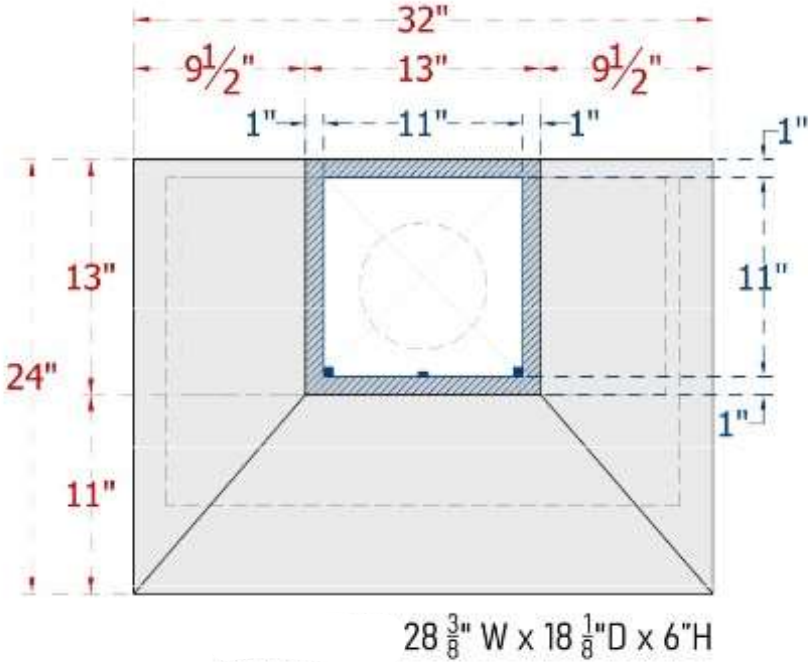

SoLuna Copper Range Hood | Estandar | Small

ArtisanCrafted
 The Art of Inspired Living and Custom Design

INFO@ARTISANCRAFTED.com
 T: 360.321.2131 | F: 360.321.2585 | PO BOX 1030 | LANGLEY, WA 98260

SoLuna Copper Range Hood | Estandar | Medium