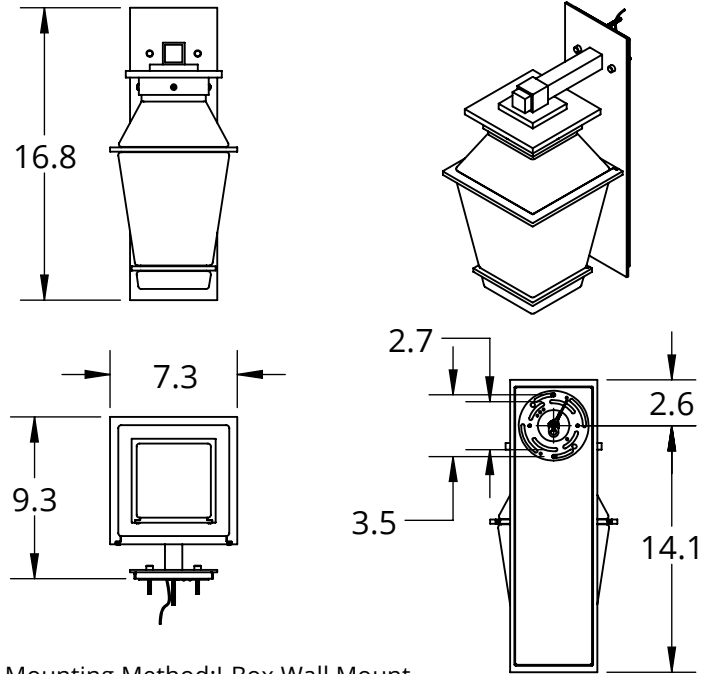

All dimensions are shown in inches unless otherwise stated.

Mounting Method: J-Box Wall Mount

**PRODUCT DESCRIPTION**

A versatile vintage look that suits a wide range of transitional architectures, the Landmark Arm Sconce features a large artisan blown glass shade with a clear chilled texture. It is offered with both incandescent and AC LED lamping, but note that **only the AC LED option is IDA Dark Sky compliant.**

**PRODUCT SPECIFICATION**

Construction: Aluminum Body With Blown Glass

Finish Options: **AG** **SB** **TB**

Glass Types: **HC**

Suspension Method: Wall Mount

Weight(lbs.): 7

UL Rating: Wet

Top Diffuser: Closed

Bottom Diffuser: Closed Glass

Light Source: LED

Electrical Qty: 1

Wattage (Watts): 4.5

Voltage (Volts): 120

Source Lumens: 400

Dimming: ELV to 1%

CCT: 3000K