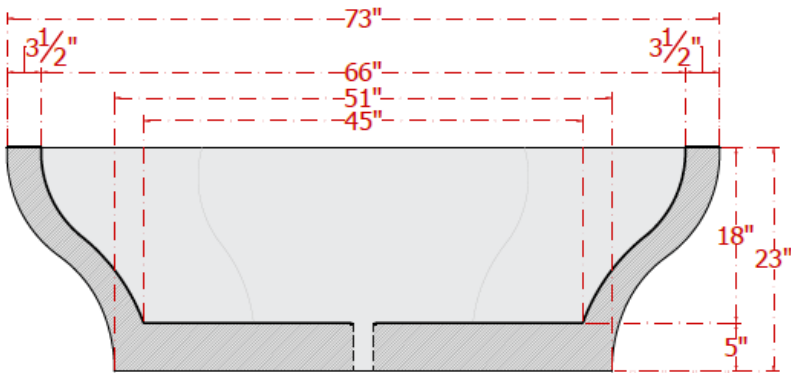

# SOLUNA COPPER JAPANESE DIAMOND SOAKING BATHTUB

73" L x 63" W x 23" H

TOP VIEW

FRONT VIEW

SIDE VIEW

ArtisanCrafted  
The Art of Inspired Living and Custom Design

INFO@ARTISANCRAFTED.com

T: 360.321.2131 | F: 360.321.2585 | PO BOX 1030 | LANGLEY, WA 98260