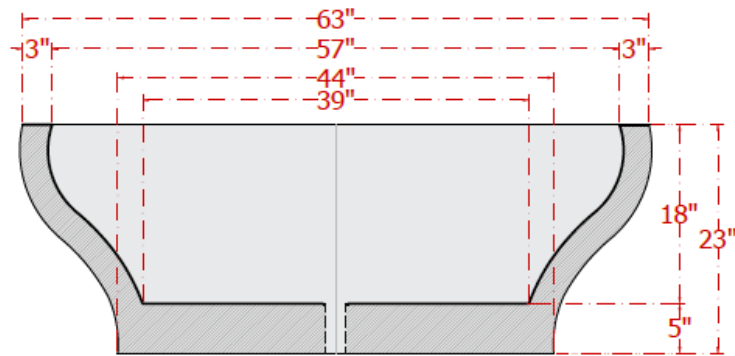

# SOLUNA COPPER JAPANESE DIAMOND SOAKING BATHTUB

73" L x 63" W x 23" H

TOP VIEW

FRONT VIEW

SIDE VIEW

ArtisanCrafted  
The Art of Inspired Living and Custom Design

INFO@ARTISANCRAFTED.com

T: 360.321.2131 | F: 360.321.2585 | PO BOX 1030 | LANGLEY, WA 98260