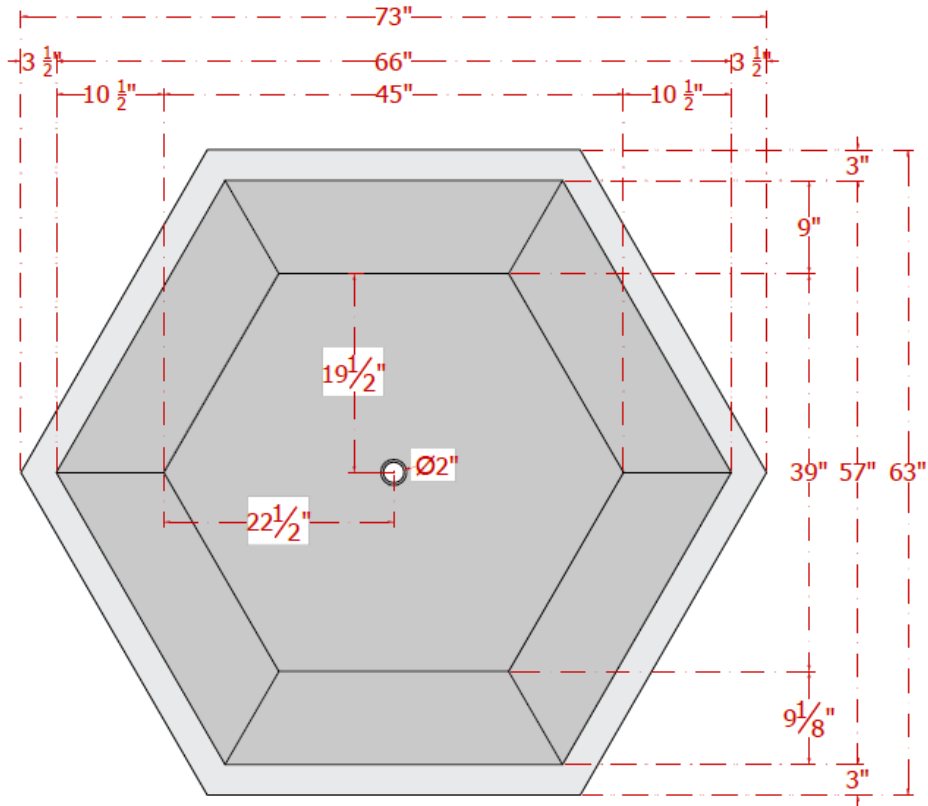

# SOLUNA COPPER JAPANESE DIAMOND SOAKING BATHTUB

73" L x 63" W x 23" H

TOP VIEW

FRONT VIEW

SIDE VIEW

ArtisanCrafted  
The Art of Inspired Living and Custom Design

INFO@ARTISANCRAFTED.com

T: 360.321.2131 | F: 360.321.2585 | PO BOX 1030 | LANGLEY, WA 98260