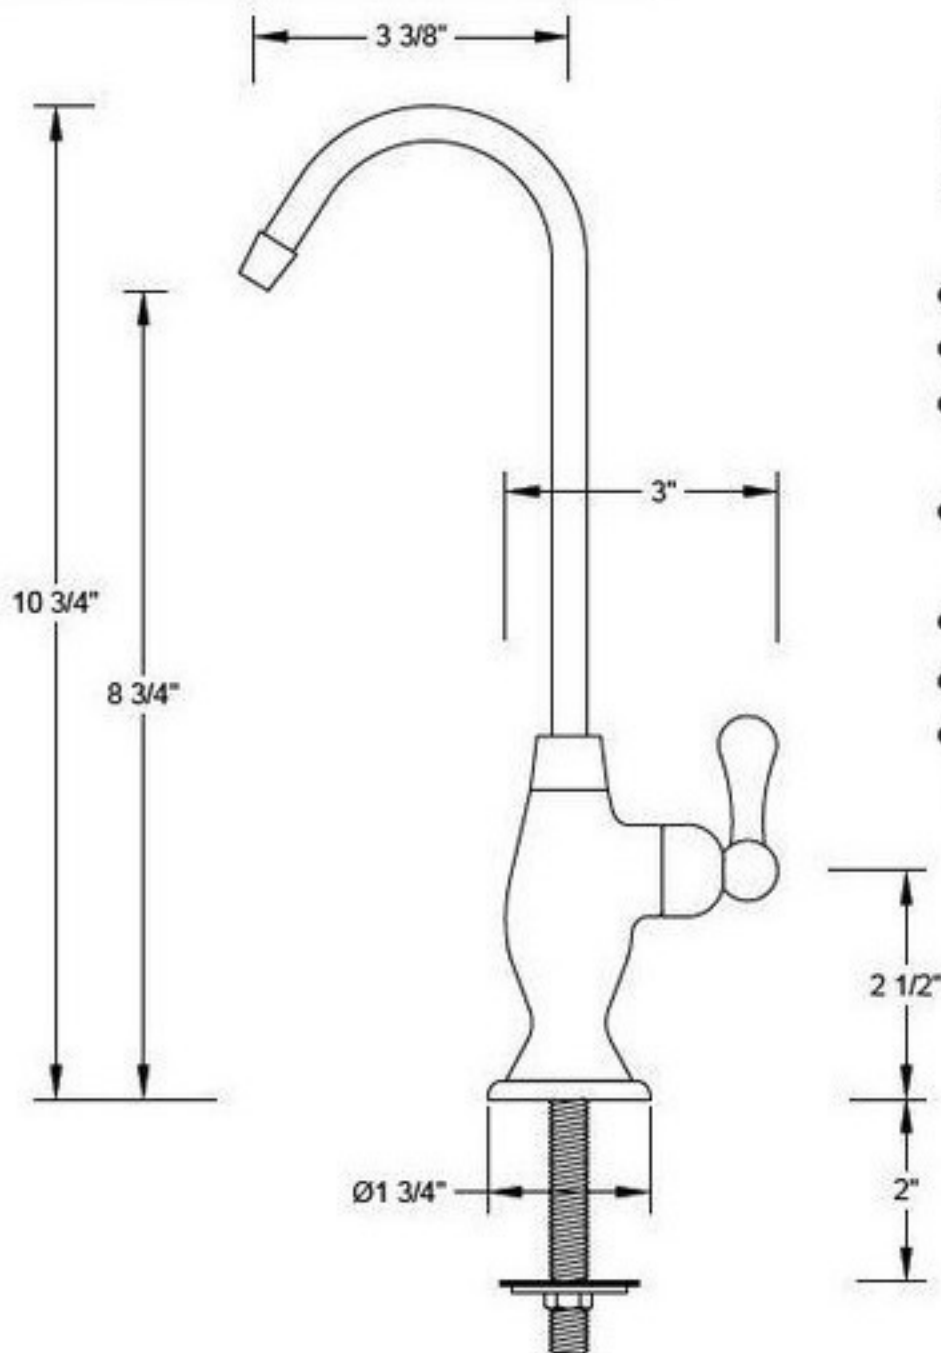

# MT600-NL

NO LEAD POINT OF USE DRINKING WATER DISPENSER

## SPECIFICATION SHEET

**THIS FAUCET OFFERS THE FOLLOWING FEATURES:**

- LEAD FREE BRASS
- LONG LIFE CERAMIC CARTRIDGE
- QUALITY CONSTRUCTION FOR TROUBLE FREE SERVICE
- FOR USE WITH MT660, MT662-2 OR MT1200XL WATER FILTERS
- ACCEPTABLE WITH RO FILTERS
- 1/2" MIN 1 3/8" MAX HOLE IN DECK
- 1/4" COMPRESSION INLET (TUBING NOT SUPPLIED)