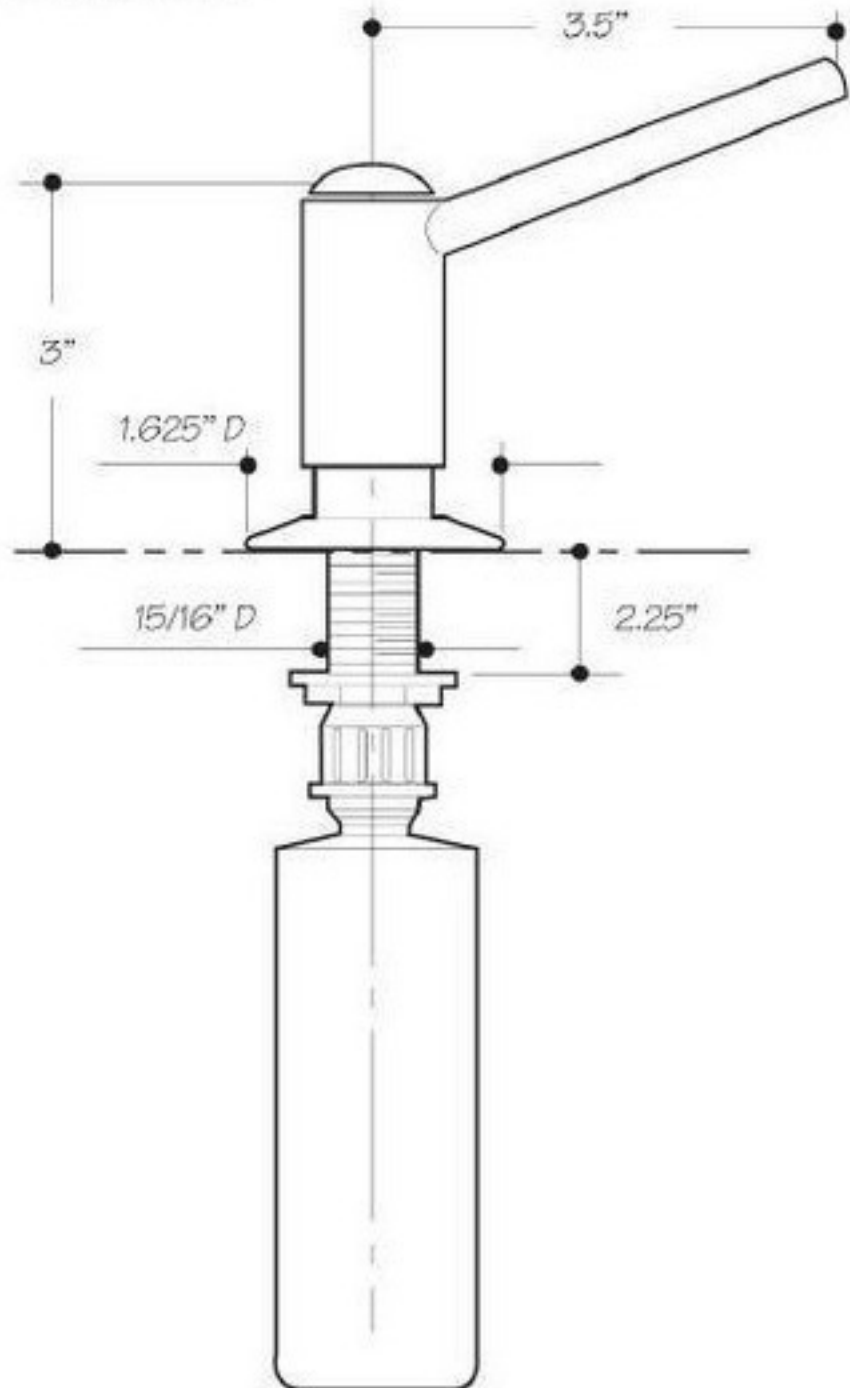

## Solid Brass Soap/ Lotion Dispenser

### INSTALLATION DIMENSIONS

*This model offers you the following features & benefits:*

- Teflon® Lined Spout
- 16 oz reservoir for liquid
- Easy above counter top fill
- Contemporary styling
- Available in 18 finishes
  - PW - Polar White
  - IW - Ice White
  - KA - K-Almond
  - BT - Biscuit
  - CPB - Polished Chrome
  - SC - Satin Chrome
  - PN - Polished Nickel
  - BRN - Brushed Nickel
  - AB - Antique Brass
  - PVD - Polished Brass
  - WB - Weathered Brass
  - WCP - Weathered Copper
  - ACP - Antique Copper
  - PCP - Polished Copper
  - ORB - Oil Rubbed Bronze
  - PVDDBB - PVD Brushed Bronze
  - VB - Venetian Bronze\*
  - PRN - Pearl Nickel

Maximum hole = 1-1/8"  
Maximum hole = 1-3/8"